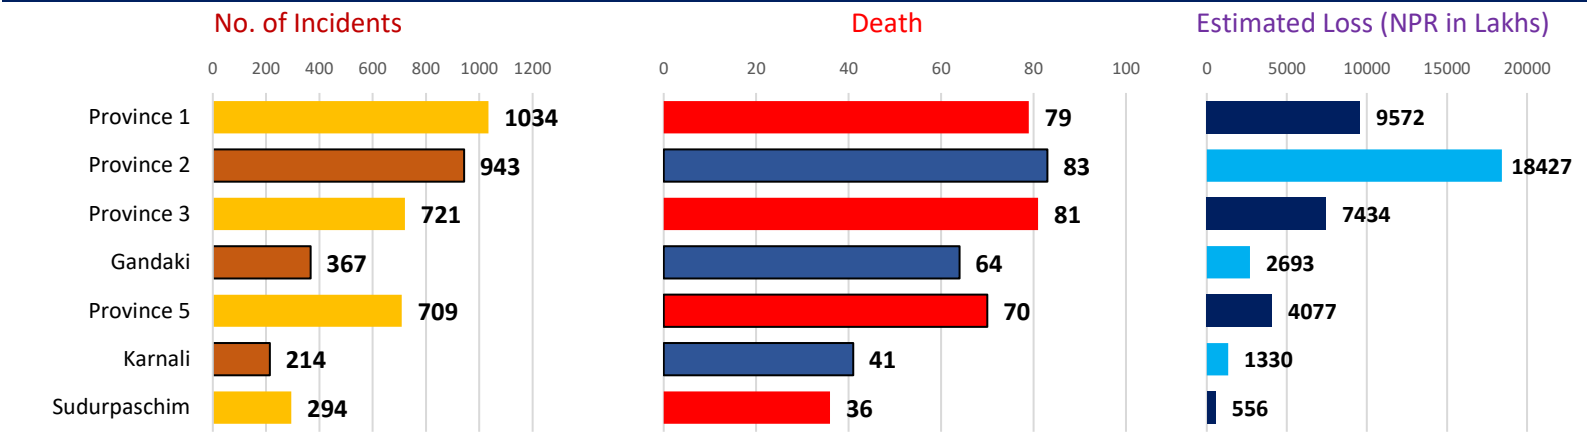

Disaster Summary 2075 B.S.

Total

No. of Incidents	Death	Injured	Local Levels Affected
4282	454	4188	689
Affected Family	Estimated Loss (NPR in Lakhs)	House Damaged	House Destroyed
11533	44089	3436	3654

Provincial Comparison